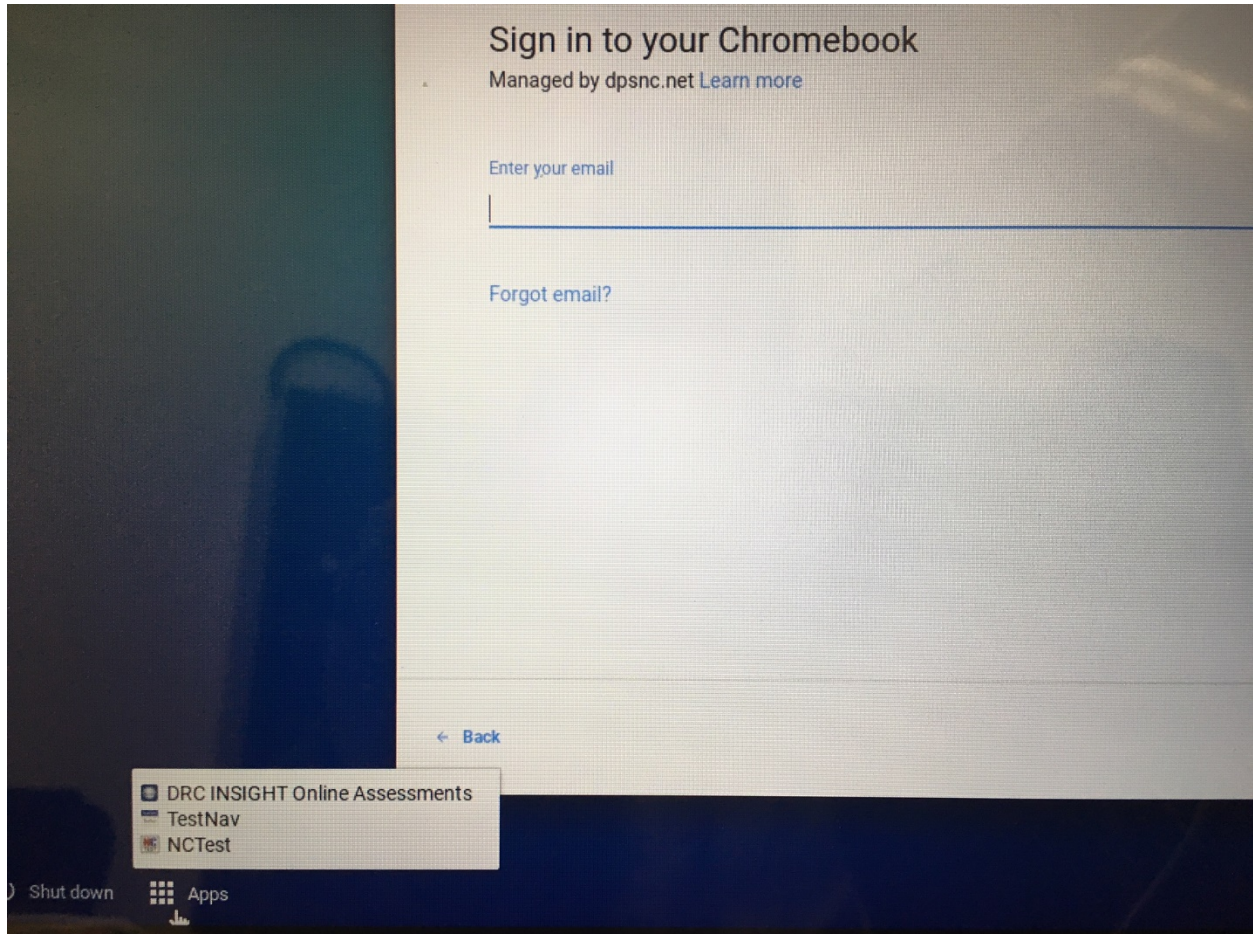

2018 SPRING ONLINE TESTING – Technology platforms

CHROMEBOOKS – USE NCTEST APP as shown below

*** Please note that the icon on the chromebooks is different from the icons on the PCS and MACs.