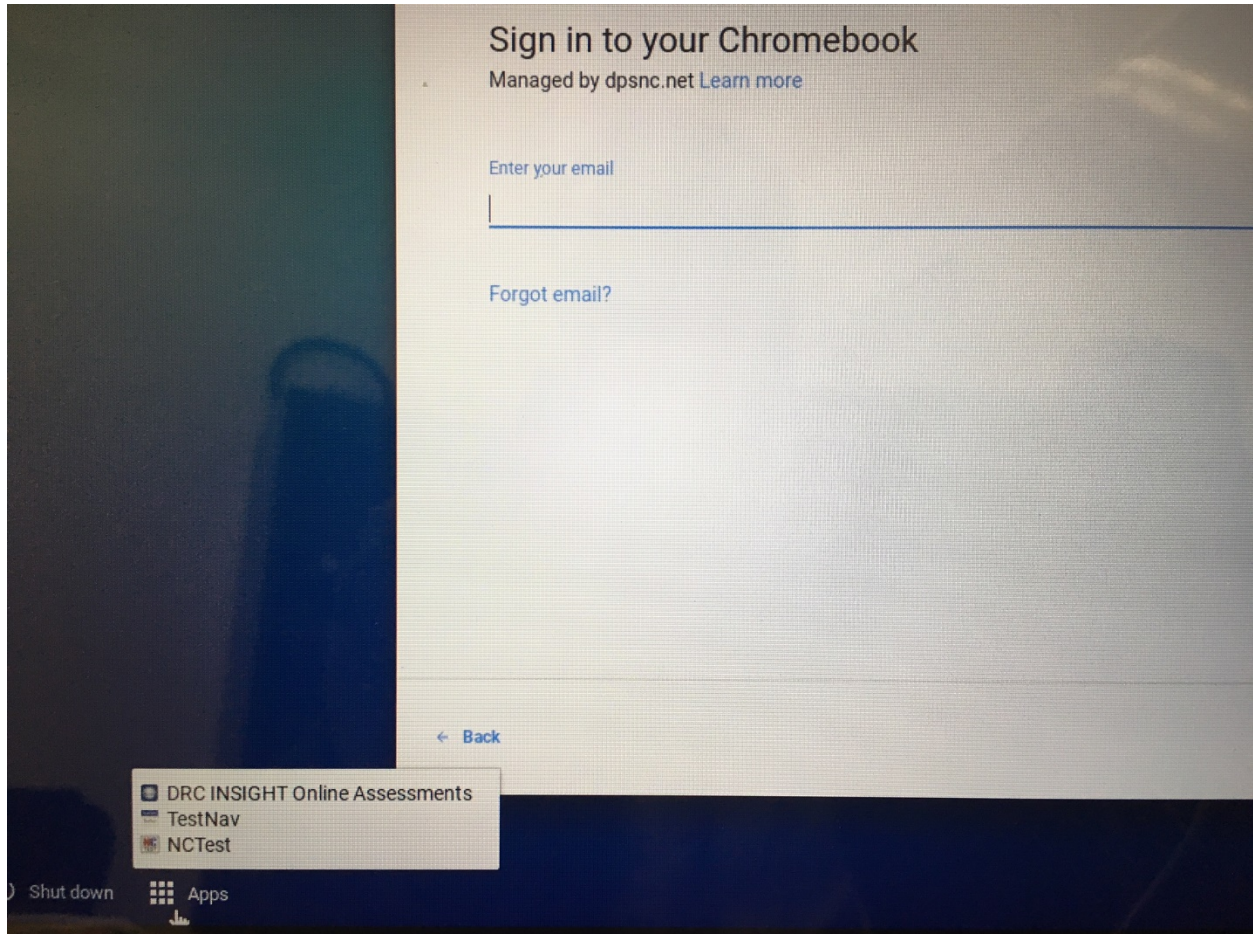

2018 SPRING ONLINE TESTING – Technology platforms

CHROMEBOOKS – USE NCTEST APP as shown below

***** Please note that the icon on the chromebooks is different from the icons on the PCS and MACs.**

PCS and MACS – USE THE SAFE EXAM BROWSER

- Login in as: Chrome-App
- Password: sch00l#

Launch the Safe Exam Browser

After 5-10 seconds, your testing window should appear.

****In case of any trouble launching the testing browser or app, please follow your normal support procedures and either the helpdesk, a technician or tech champion will resolve issue.**